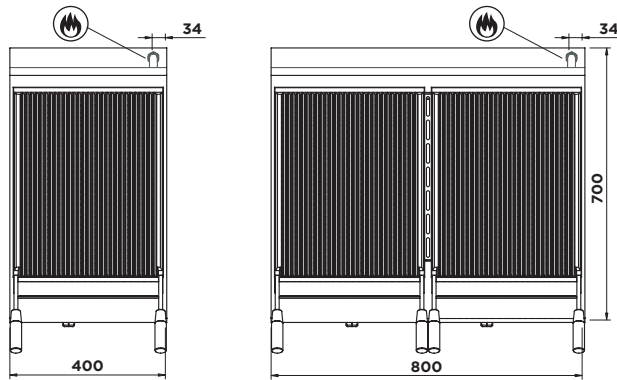

EMME 7

EMME

GRIGLIA LAVICA GAS

GAS LAVA STONE GRILL

1/2" GC

MADE IN ITALY

GIGA
GRANDI CUCINE

0114 REV 00