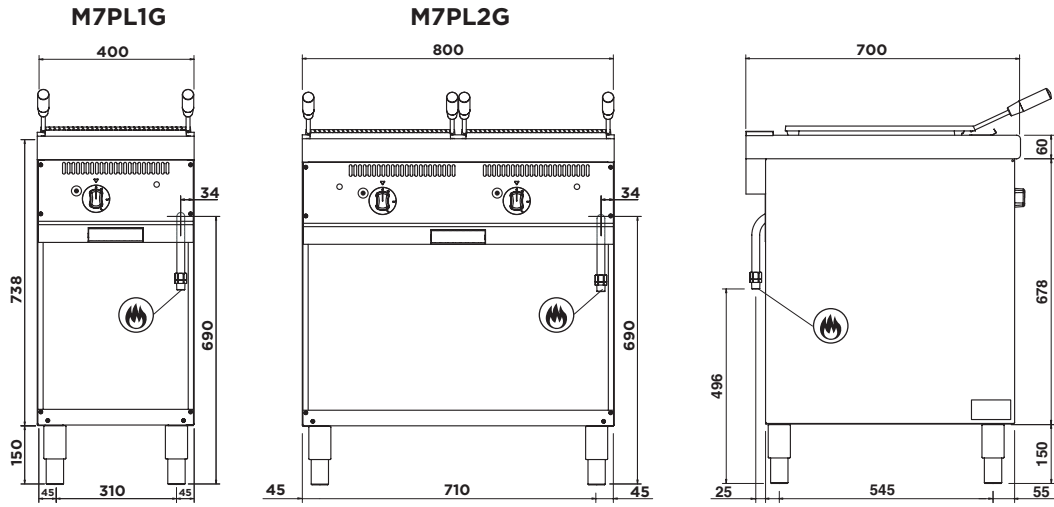

EMME 7

EMME

GRIGLIA LAVICA GAS

GAS LAVA STONE GRILL

1/2" GC

MADE IN ITALY

GIGA
GRANDI CUCINE

0114 REV 00